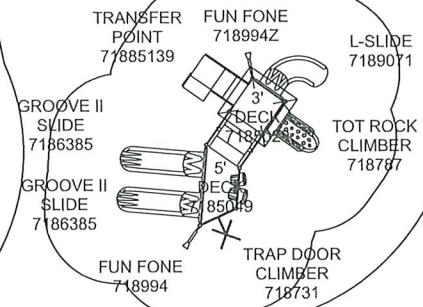

LOLLIPOP STAND ONE SIDED
451
FUNHOUSE INSERT
714715202

SADDLE SEAT
ANGLED POST
9451

SQUARE ROOF
7188614
1/2 CALYPSO 2 DRUM
(BELOW DECK)
71871513HB
WALL
W/WHEEL
718900
ADA STAIRS
2' RISE
7189599