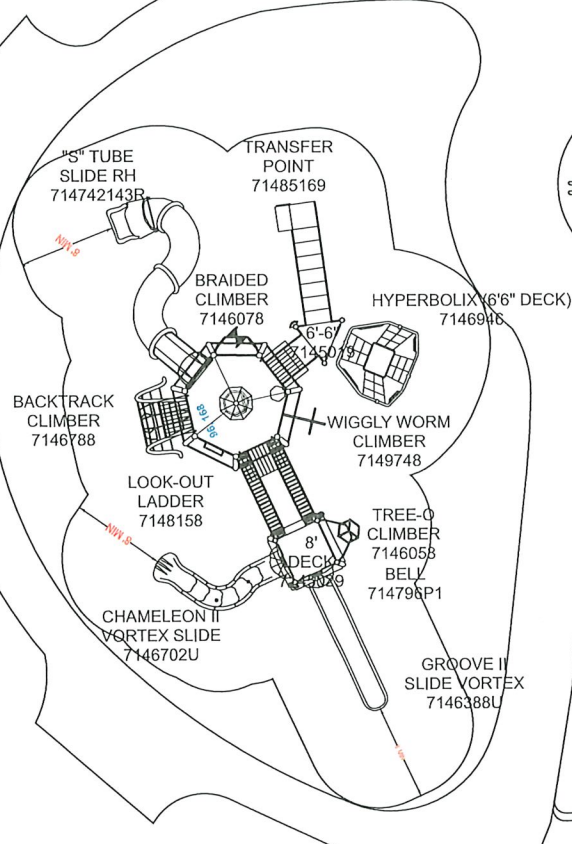

Child Capacity: 149

Rio Hondo Park Rio Hondo, TX

FOR KIDS AGES
5-12
YEARS

AGE GROUP: 5-12	
ELEVATED PLAY ACTIVITIES - TOTAL: 18	
ELEVATED PLAY ACTIVITIES ACCESSIBLE BY TRANSFER: 12 REQ'D	9
ELEVATED PLAY ACTIVITIES ACCESSIBLE BY RAMP: 0 REQ'D	0
GROUND LEVEL ACTIVITY TYPE: 7 REQ'D	3
GROUND LEVEL QUANTITY: 16 REQ'D	6

HEPTAGON MEGA TOWER
71452027

PERF STEEL
SQUARE ROOF
7148624
CUPOLA
7148627C

SINGLE POD SEAT
7148173B

CRUNCH
STATION
714782
CRUNCH
STATION
714782

WIDE 8'
BURMA BRIDGE
714723W9

MT STAR/CIRCLE PERF PANEL
71483020