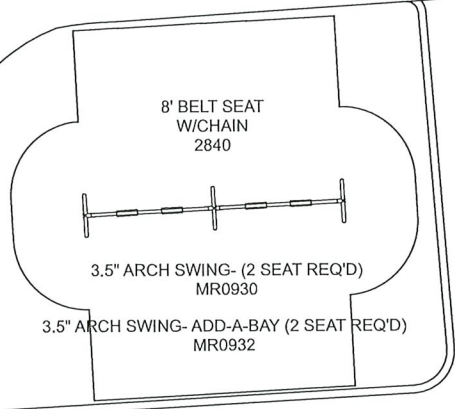

Child Capacity: 149

Rio Hondo Park Rio Hondo, TX

FOR KIDS AGES
5-12
YEARS

AGE GROUP: 5-12	
ELEVATED PLAY ACTIVITIES - TOTAL: 18	
ELEVATED PLAY ACTIVITIES ACCESSIBLE BY TRANSFER: 12 REQ'D	9
ELEVATED PLAY ACTIVITIES ACCESSIBLE BY RAMP: 0 REQ'D	0
GROUND LEVEL ACTIVITY TYPE: 7 REQ'D	3
GROUND LEVEL QUANTITY: 16 REQ'D	6

HEPTAGON MEGA TOWER
71452027

PERF STEEL
SQUARE ROOF
7148624
CUPOLA
7148627C

SINGLE POD SEAT
7148173B

CRUNCH
STATION
714782
CRUNCH
STATION
714782

WIDE 8'
BURMA BRIDGE
714723W9

MT STAR/CIRCLE PERF PANEL
71483020

LOLLIPOP STAND ONE SIDED
451
FUNHOUSE INSERT
714715202

SADDLE SEAT
ANGLED POST
9451

SQUARE ROOF
7188614
1/2 CALYPSO 2 DRUM
(BELOW DECK)
71871513HB
WALL
W/WHEEL
718900
ADA STAIRS
2' RISE
7189599

CONCERTO VIBES
4502
CONCERTO SPIN CABASAS MEDIUM
4504
CONCERTO 3-CONGAS
4507
CONCERTO TALL CHIMES
4501

Park Place Recreation Designs, Inc.

P.O. Box 18186
San Antonio, TX

PHONE NO: (210) 821-5878
FAX NO: (210) 832-0115

R0009_45259479954

☒ COMPLIES TO ASTM/CPSC

GROUND SPACE: 97'-6" x 82'-0"

PROTECTIVE AREA: 107'-0" x 96'-0"

DRAWN BY: V Davila

DATE: 1/18/2023

☒ COMPLIES TO ADA

To promote safe and proper equipment use by children, Miracle recommends the installation of either a Miracle safety sign or other appropriate safety signage near each play system's main entry point(s) to inform parents and supervisors of the age appropriateness of the play system and general rules for safe play.

THE PLAY COMPONENTS IDENTIFIED IN THIS PLAN ARE IPEMA CERTIFIED. THE USE AND LAYOUT OF THESE COMPONENTS CONFORM TO THE REQUIREMENTS OF ASTM F1487.

AN ENERGY ABSORBING PROTECTIVE SURFACE IS REQUIRED UNDER & AROUND ALL PLAY SYSTEMS